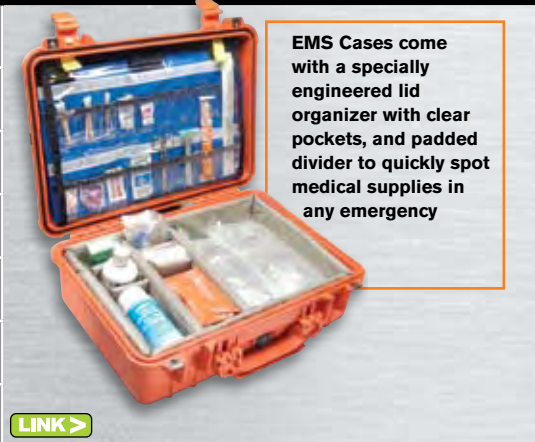

Similarly sized Pelican™ Storm Case™: iM2300

**1500 CASE**

EXTERIOR DIMENSIONS
INTERIOR DIMENSIONS
LID/BOTTOM DEPTH
WEIGHT
COLORS
AVAILABLE ACCESSORIES
CERTIFICATES

[LINK >](#)

18.50" x 14.06" x 6.93" (47 x 35.7 x 17.6 cm)
16.75" x 11.18" x 6.12" (42.5 x 28.4 x 15.5 cm)
1.81" / 4.31" (4.6 cm / 10.9 cm)
7.05 lbs. (3.2 kg) WITH FOAM 6.39 lbs. (2.9 kg) NO FOAM
Panel Frame • Padded Divider Set • Lid Organizer
IP67 • MIL C-4150J • DEF STAN 81-41/STANAG 4280 • ATA 300

Similarly sized Pelican™ Storm Case™: iM2300

**1500EMS CASE**

EXTERIOR DIMENSIONS
INTERIOR DIMENSIONS
LID/BOTTOM DEPTH
WEIGHT
COLORS
AVAILABLE ACCESSORIES
CERTIFICATES

**EMS Cases come with a specially engineered lid organizer with clear pockets, and padded divider to quickly spot medical supplies in any emergency**